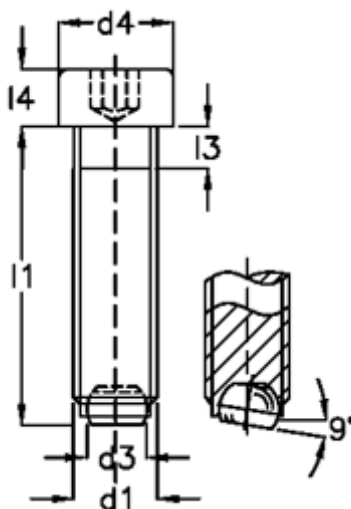

Article number: 2092761911B
Description: E+G Screws with ball
GN 606-M6-20-VN

Measures

d1	= M6
d2	= 4.0
d3	= 3.2
d4	= 10
Internal hexagon	= 5.0
l1	= 20
l3	= 3.0
l4	= 6